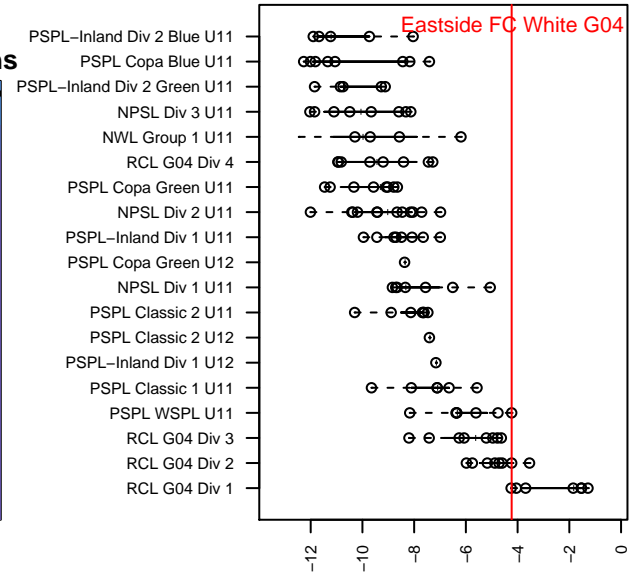

## Eastside FC White G04

Eastside FC  
 Preston, WA  
 G04 total strength=699  
 attack=1 defense=0.5  
 fall league = RCL G04 Div 2  
 spr league = Win RCL G04 Div 2

alt names used:  
 Eastside FC G04 White B  
 Eastside FC G04 White B  
 EASTSIDE FC GU11 WHITE B (WA)  
 EFC EASTSIDE FC G04 WHITE B (WA)  
 Eastside FC G04 White B  
 Eastside FC G04 White B

**attack and defense variance (black dot)  
relative to other teams  
and top 10 in region**

**attack and defense rating  
relative to others at age  
and all opponents in last 13 months**

**Performance relative to 13 month average**