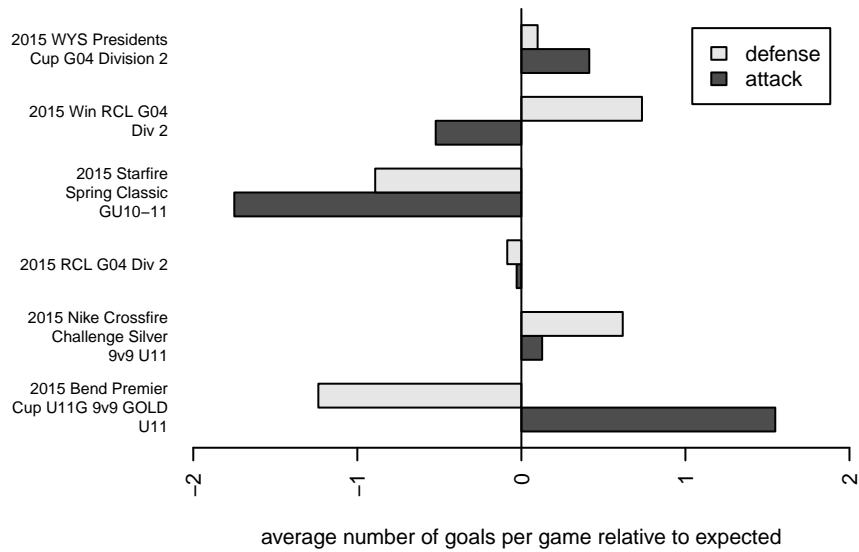

## Eastside FC White G04

Eastside FC  
 Preston, WA  
 G04 total strength=699  
 attack=1 defense=0.5  
 fall league = RCL G04 Div 2  
 spr league = Win RCL G04 Div 2

alt names used:  
 Eastside FC G04 White B  
 Eastside FC G04 White B  
 EASTSIDE FC GU11 WHITE B (WA)  
 EFC EASTSIDE FC G04 WHITE B (WA)  
 Eastside FC G04 White B  
 Eastside FC G04 White B

Venues played:  
 2015 Starfire Spring Classic GU10-11  
 2015 Nike Crossfire Challenge Silver 9v9 U11  
 2015 Bend Premier Cup U11G 9v9 GOLD U11  
 2015 RCL G04 Div 2  
 2015 Win RCL G04 Div 2  
 2015 WYS Presidents Cup G04 Division 2

**attack and defense variance (black dot)  
relative to other teams  
and top 10 in region**

**attack and defense rating  
relative to others at age  
and all opponents in last 13 months**

**Performance relative to 13 month average**