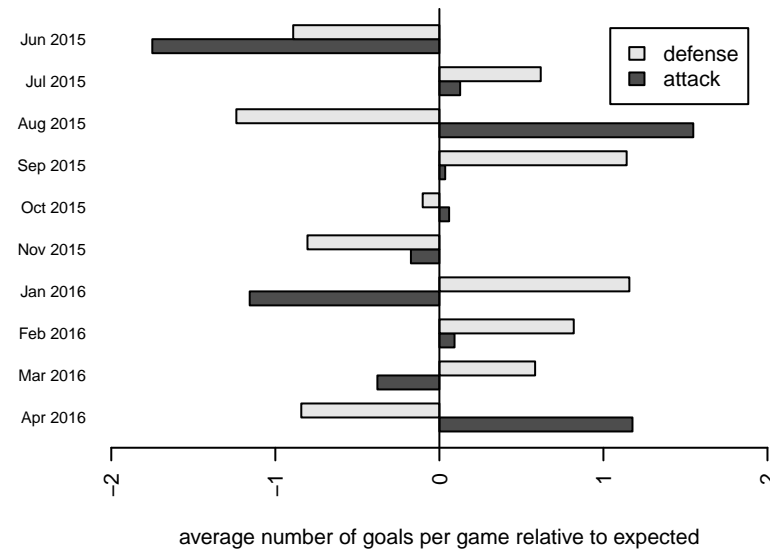

Performance relative to 13 month average