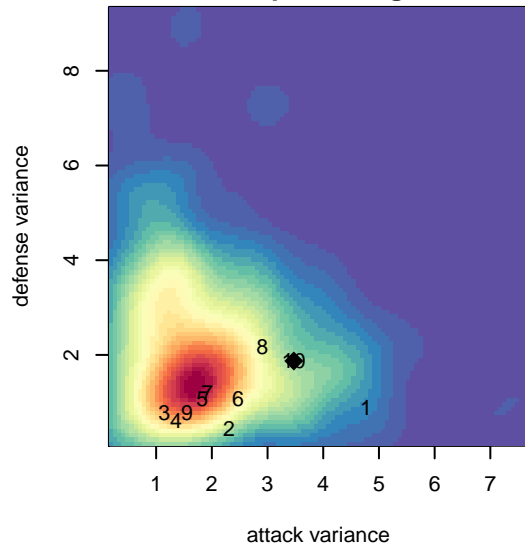

## Eastside FC White G04

Eastside FC  
 Preston, WA  
 G04 total strength=699  
 attack=1 defense=0.5  
 fall league = RCL G04 Div 2  
 spr league = Win RCL G04 Div 2

alt names used:  
 Eastside FC G04 White B  
 Eastside FC G04 White B  
 EASTSIDE FC GU11 WHITE B (WA)  
 EFC EASTSIDE FC G04 WHITE B (WA)  
 Eastside FC G04 White B  
 Eastside FC G04 White B

**attack and defense variance (black dot)  
relative to other teams  
and top 10 in region**

**attack and defense rating  
relative to others at age  
and all opponents in last 13 months**

**Performance relative to 13 month average**