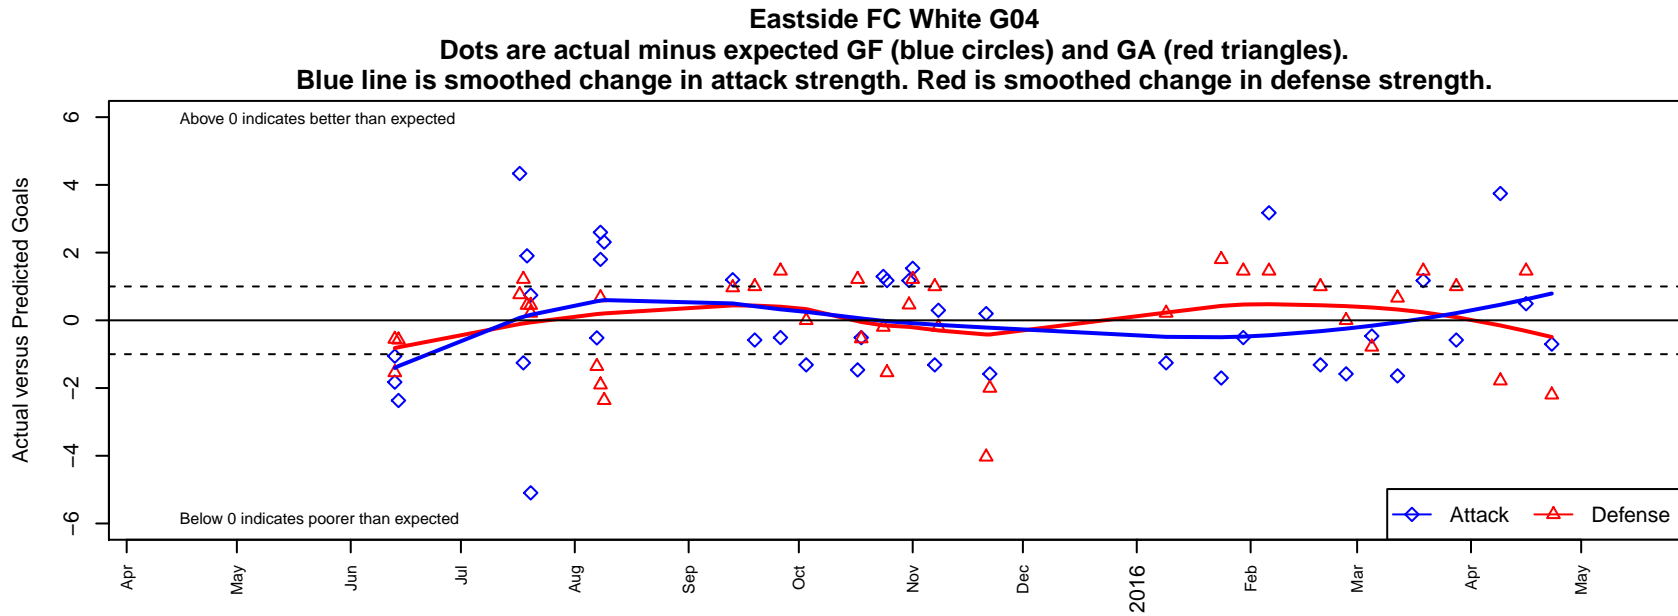

## Eastside FC White G04

Eastside FC  
 Preston, WA  
 G04 total strength=699  
 attack=1 defense=0.5  
 fall league = RCL G04 Div 2  
 spr league = Win RCL G04 Div 2

alt names used:  
 Eastside FC G04 White B  
 Eastside FC G04 White B  
 EASTSIDE FC GU11 WHITE B (WA)  
 EFC EASTSIDE FC G04 WHITE B (WA)  
 Eastside FC G04 White B  
 Eastside FC G04 White B

**attack and defense variance (black dot)  
relative to other teams  
and top 10 in region**

**attack and defense rating  
relative to others at age  
and all opponents in last 13 months**

**Performance relative to 13 month average**